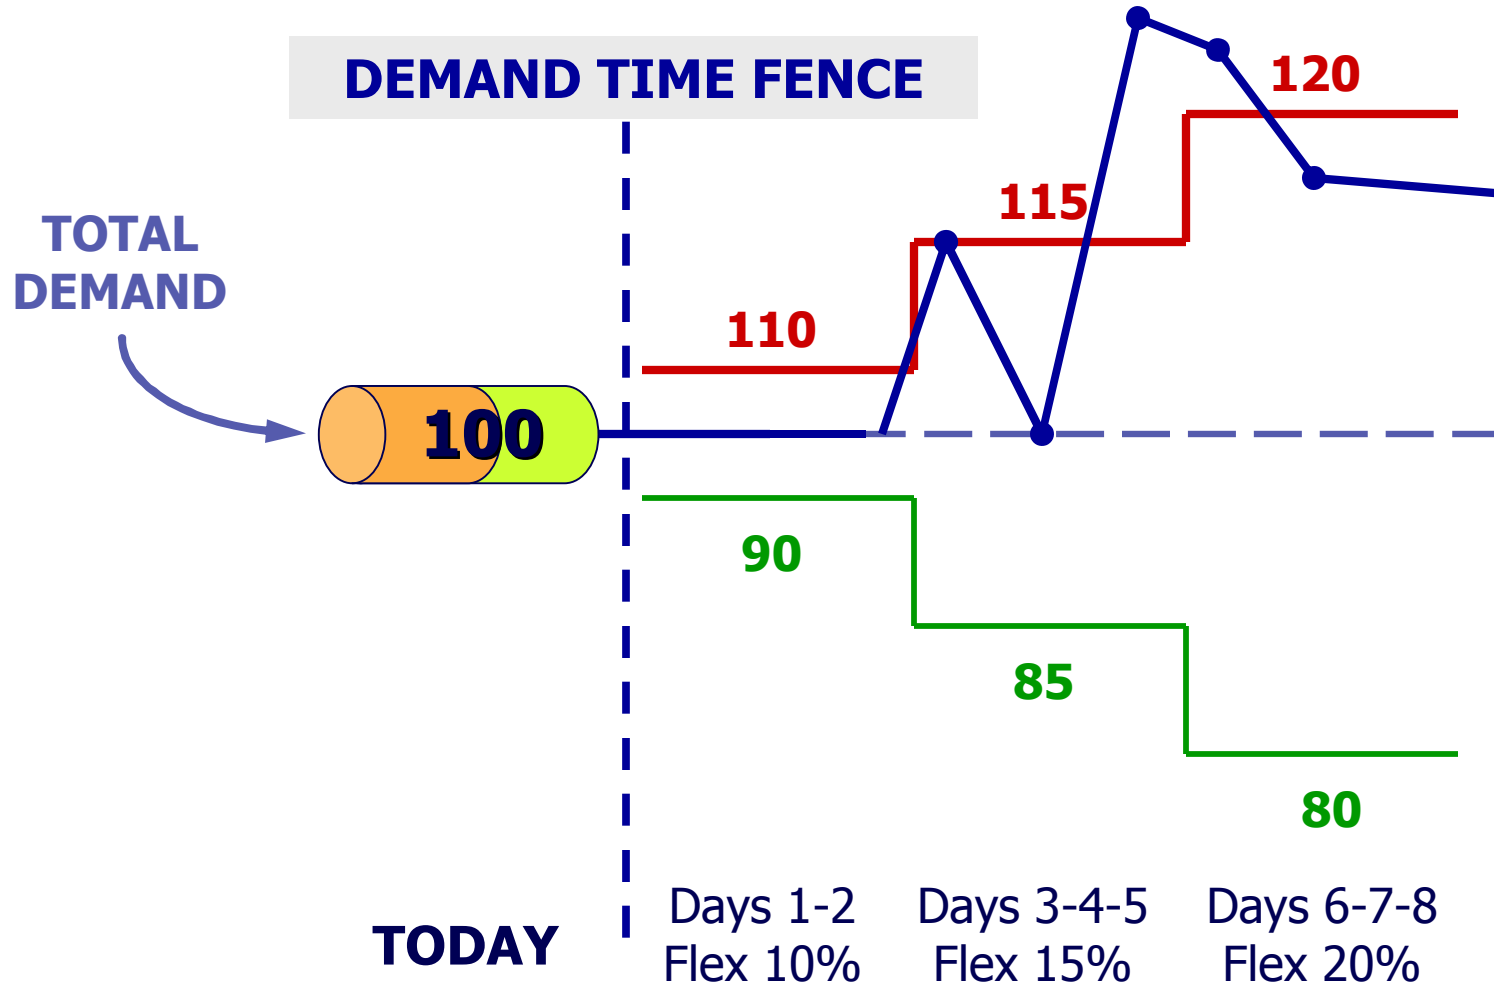

DAILY DEMAND MANAGEMENT OVERVIEW

DAILY DEMAND MANAGEMENT DEMAND TIME FENCE

DAILY DEMAND MANAGEMENT PLANNING FLEX FENCES

DAILY DEMAND MANAGEMENT TOTAL DEMAND

DAILY DEMAND MANAGEMENT TOTAL DEMAND

DAILY DEMAND MANAGEMENT TARGETED DAILY RATE

DAILY DEMAND MANAGEMENT USING DAILY RATE – D_r – FOR FLEX

DAILY DEMAND MANAGEMENT USING PIPELINE TD_r FOR FLEX