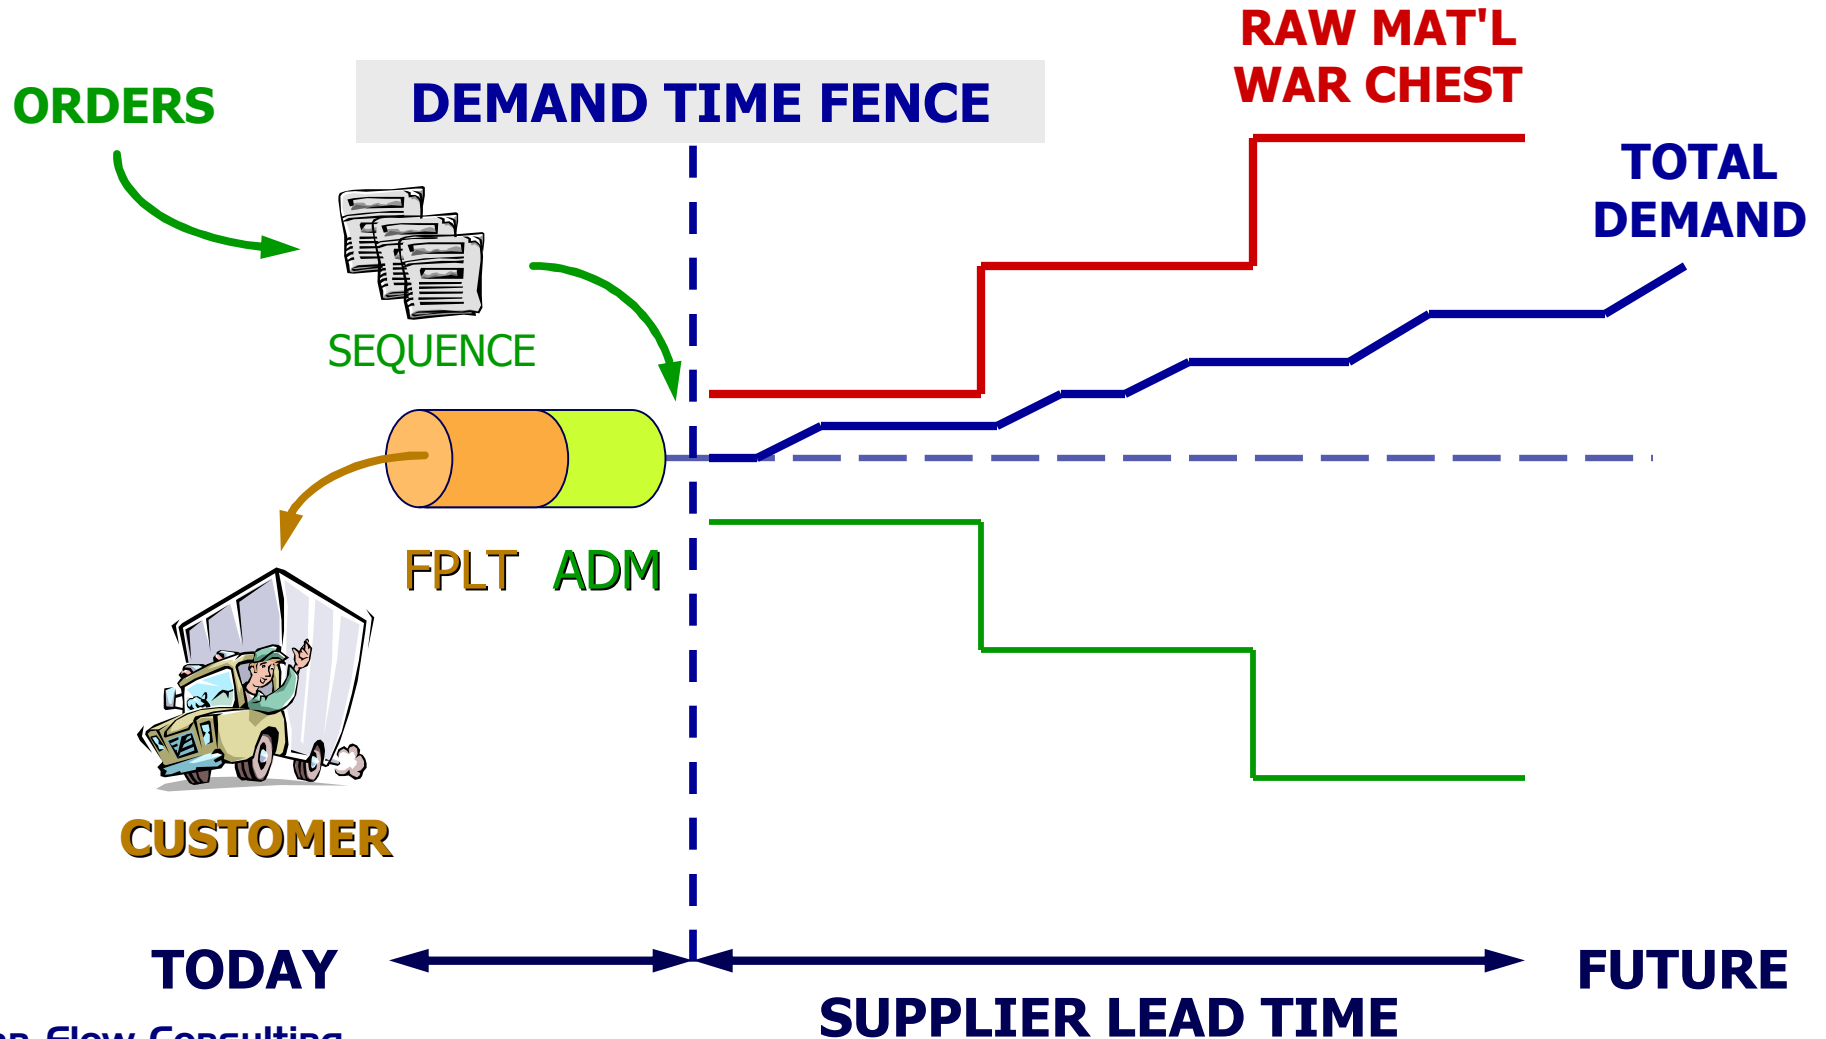

DAILY DEMAND MANAGEMENT OVERVIEW

DAILY DEMAND MANAGEMENT DEMAND TIME FENCE

DAILY DEMAND MANAGEMENT PLANNING FLEX FENCES

DAILY DEMAND MANAGEMENT TOTAL DEMAND

DAILY DEMAND MANAGEMENT TOTAL DEMAND

DAILY DEMAND MANAGEMENT TARGETED DAILY RATE

DAILY DEMAND MANAGEMENT USING DAILY RATE – D_r – FOR FLEX

DAILY DEMAND MANAGEMENT USING PIPELINE TD_r FOR FLEX