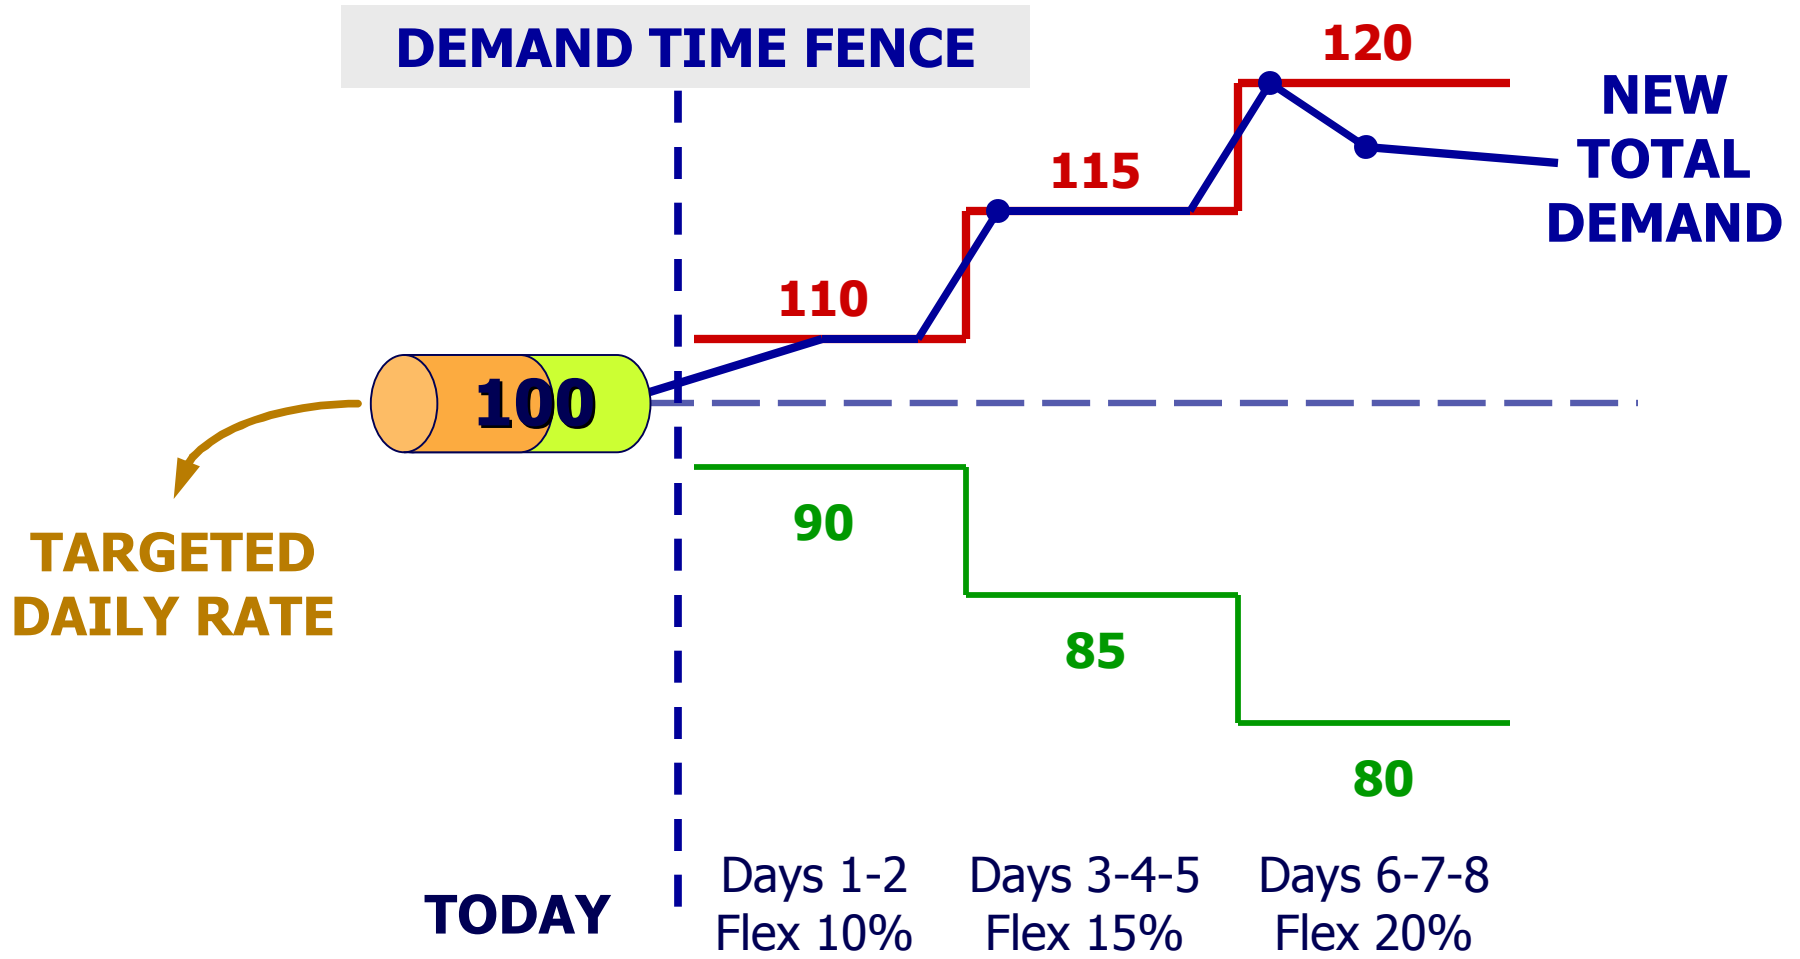

DAILY DEMAND MANAGEMENT OVERVIEW

DAILY DEMAND MANAGEMENT DEMAND TIME FENCE

DAILY DEMAND MANAGEMENT PLANNING FLEX FENCES

DAILY DEMAND MANAGEMENT TOTAL DEMAND

DAILY DEMAND MANAGEMENT TOTAL DEMAND

DAILY DEMAND MANAGEMENT TARGETED DAILY RATE

DAILY DEMAND MANAGEMENT USING DAILY RATE – D_r – FOR FLEX

DAILY DEMAND MANAGEMENT USING PIPELINE TD_r FOR FLEX