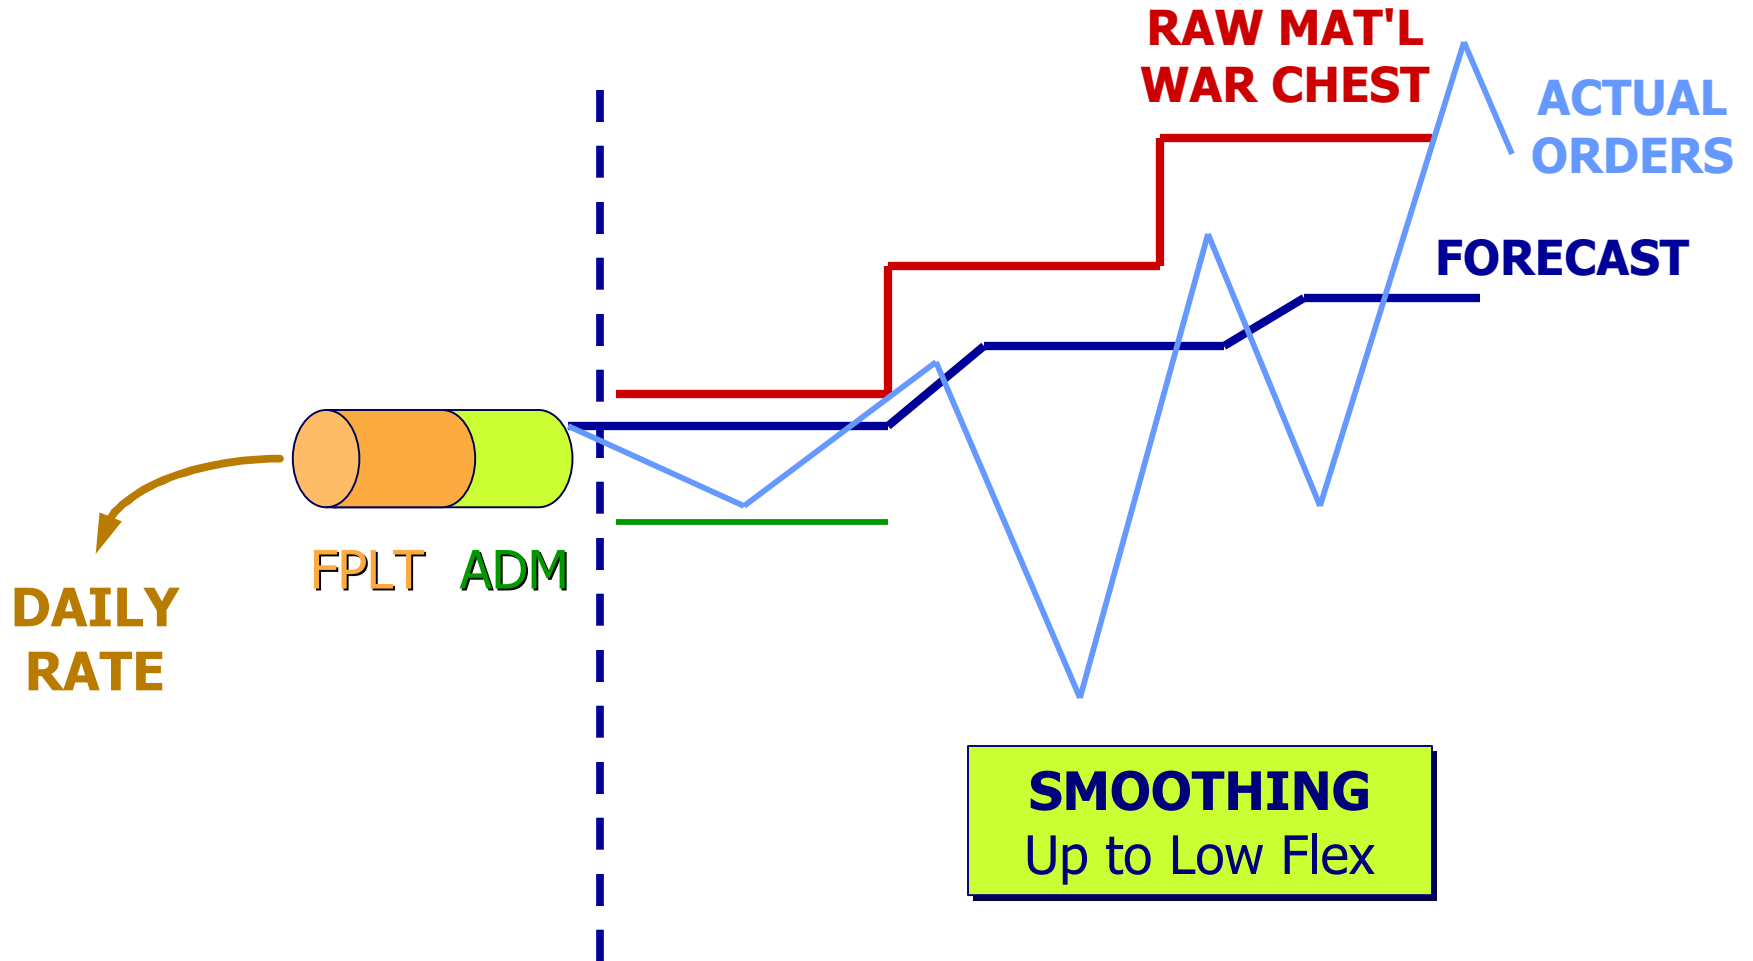

DAILY DEMAND MANAGEMENT OVERVIEW

DAILY DEMAND MANAGEMENT DEMAND TIME FENCE

DAILY DEMAND MANAGEMENT PLANNING FLEX FENCES

DAILY DEMAND MANAGEMENT TOTAL DEMAND

DAILY DEMAND MANAGEMENT TOTAL DEMAND

DAILY DEMAND MANAGEMENT TARGETED DAILY RATE

DAILY DEMAND MANAGEMENT USING DAILY RATE – D_r – FOR FLEX

DAILY DEMAND MANAGEMENT USING PIPELINE TD_r FOR FLEX