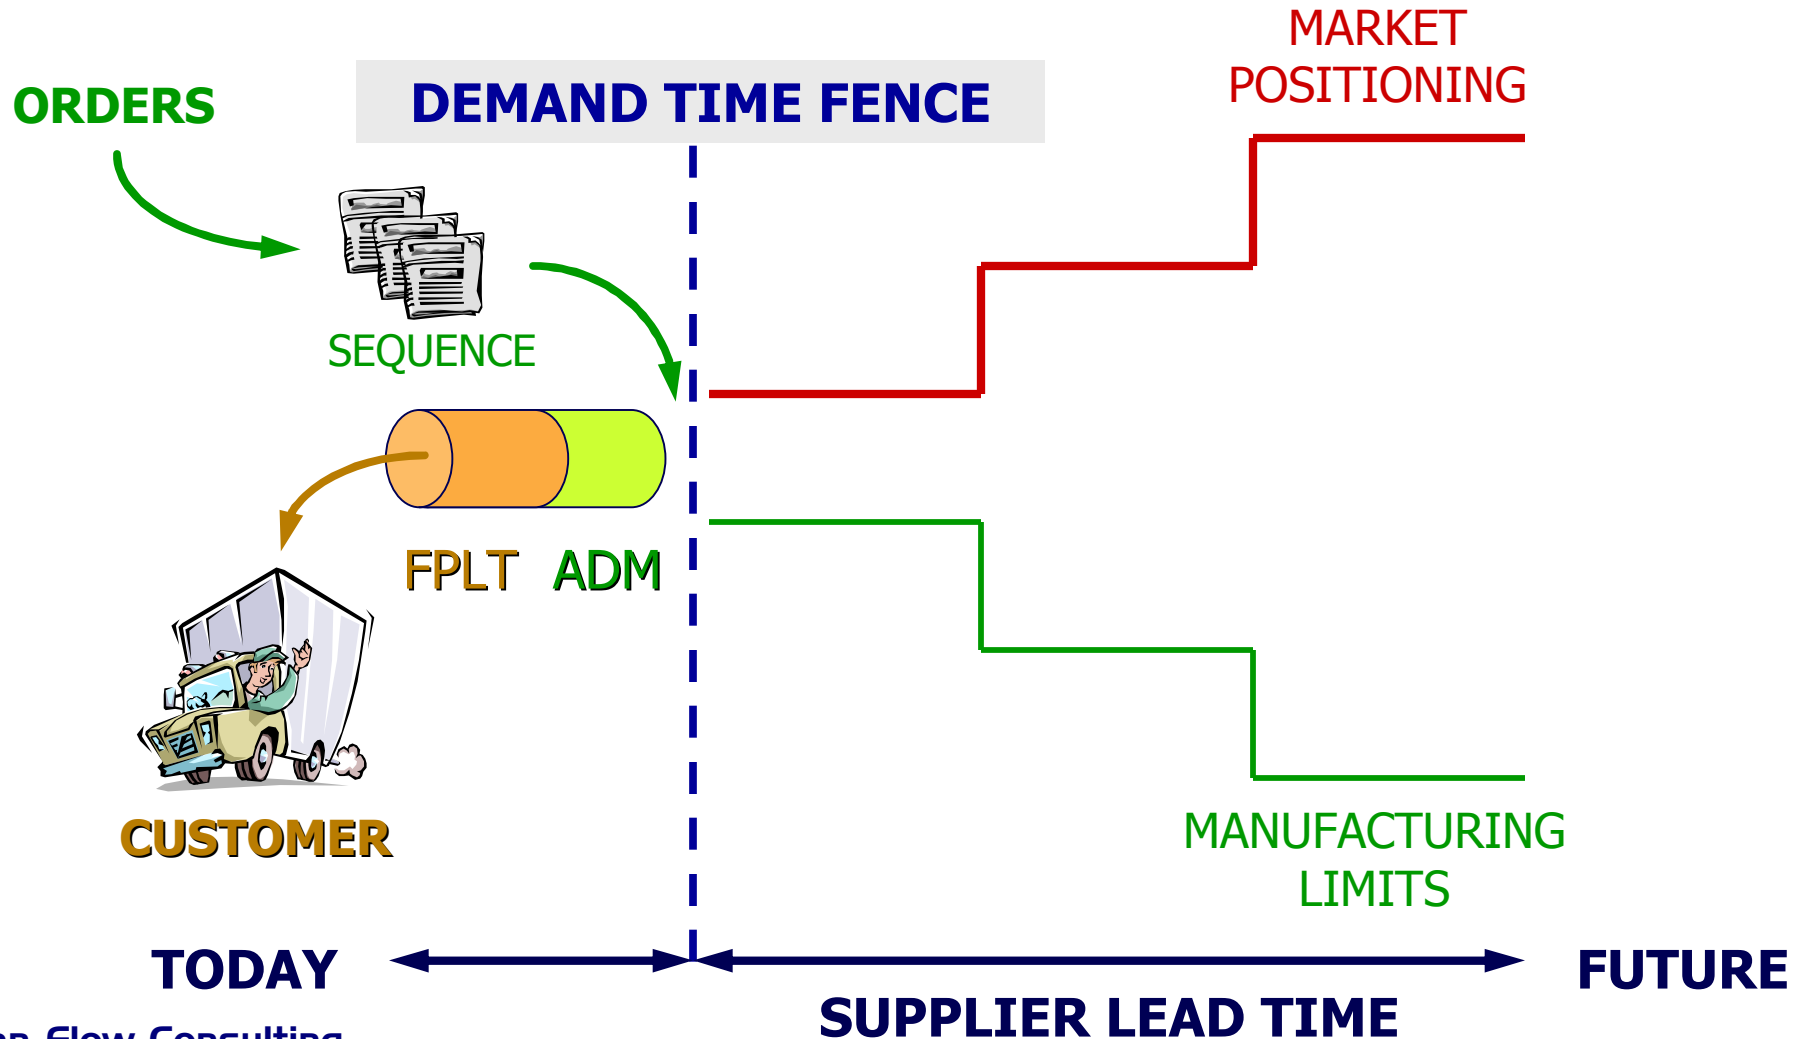

DAILY DEMAND MANAGEMENT OVERVIEW

DAILY DEMAND MANAGEMENT DEMAND TIME FENCE

DAILY DEMAND MANAGEMENT PLANNING FLEX FENCES

DAILY DEMAND MANAGEMENT TOTAL DEMAND

DAILY DEMAND MANAGEMENT TOTAL DEMAND

DAILY DEMAND MANAGEMENT TARGETED DAILY RATE

DAILY DEMAND MANAGEMENT USING DAILY RATE – D_r – FOR FLEX

DAILY DEMAND MANAGEMENT USING PIPELINE TD_r FOR FLEX