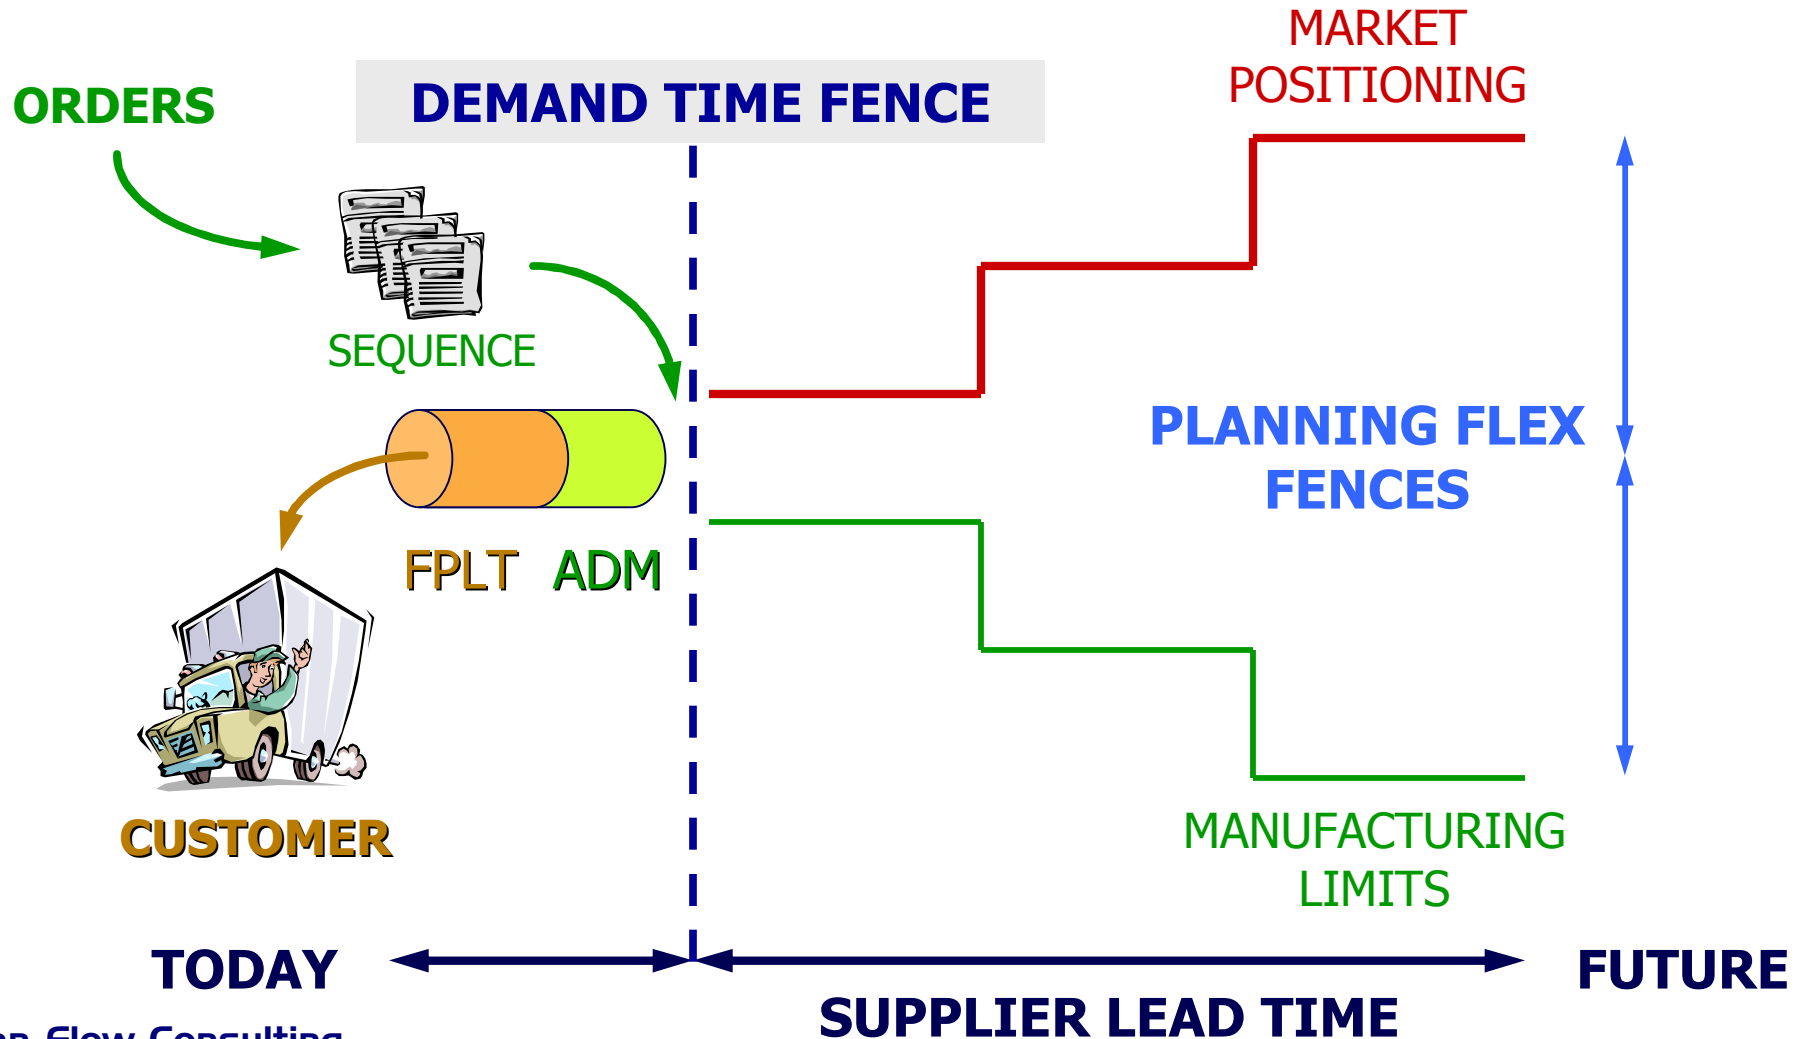

DAILY DEMAND MANAGEMENT OVERVIEW

DAILY DEMAND MANAGEMENT DEMAND TIME FENCE

DAILY DEMAND MANAGEMENT PLANNING FLEX FENCES

DAILY DEMAND MANAGEMENT TOTAL DEMAND

DAILY DEMAND MANAGEMENT TOTAL DEMAND

DAILY DEMAND MANAGEMENT TARGETED DAILY RATE

DAILY DEMAND MANAGEMENT USING DAILY RATE – D_r – FOR FLEX

DAILY DEMAND MANAGEMENT USING PIPELINE TD_r FOR FLEX